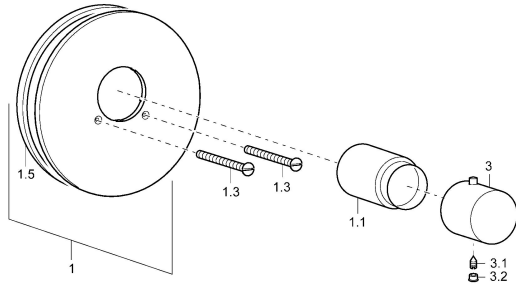

EAN: 4015474249721
static.hansa.com/06659105

Spare parts

SP06659105

	Name	Code
1	Cover plate, d 188 mm Chrome	59912124
1.1	Covering cap Chrome Discontinued	59912540
1.3	Screw, M5x65 Chrome	59904847
3	Temperature control handle, (2011-) Chrome	59913497
3.1	Screw, M6x9.5	59901609
3.2	Cover plug Chrome	59911840
N.I.	Raising kit, 35 mm	59912459