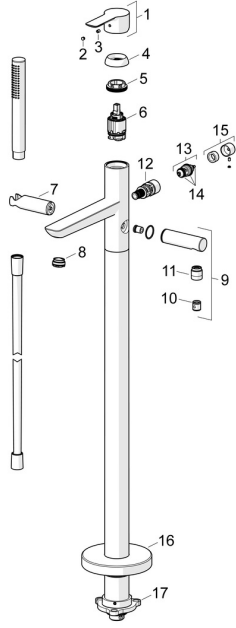

EAN: 4015474250239
static.hansa.com/06462083

Spare parts

SP06462083

	Name	Code
01	Lever Chrome	59913650
02	Symbol plug Grey	59912112
03	Screw, M5x8, SW2.5	59904755
04	Covering cap, 33x3 mm Chrome	59912504
05	Tightening nut, M40x1	1003409V
06	Cartridge, 3.5 Classic	59913075
07	Hand shower holder Chrome Discontinued	59913718
08	Aerator, M24x1 D, CC	59913720
09	Shower pipe Chrome	59913722
10	Non-return valve	59905714
11	Thread nipple, G1/2xM18x1	59911384
12	Diverter	59913721
13	Diverter	59912870
14	Sealing kit	59904791
15	Knob Chrome	59912871
16	Cover flange, d 135 mm Chrome Discontinued	59913726
17	Fixing set Discontinued	59913723