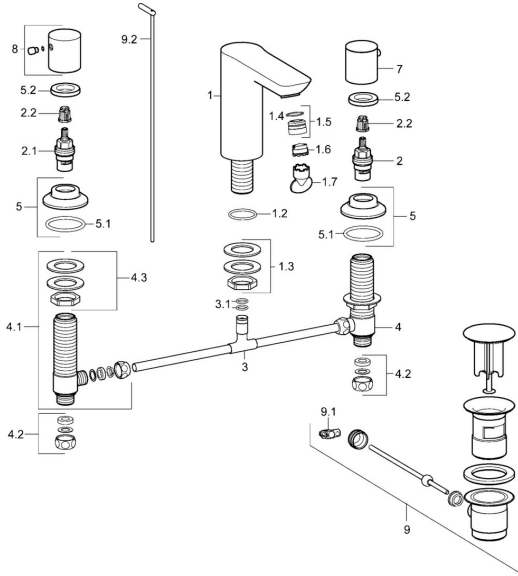

EAN: 4015474250192
static.hansa.com/06452103

Spare parts

SP06452103

	Name	Code
1	Spout Chrome Discontinued	59913732
1.2	O-ring, d 36.09x d 3.53	59913396
1.3	Fixing nut kit Chrome	59910705
1.5	Fitting ring for aerator Chrome	59913654
1.6	Aerator, M18.5x1, TJ	59913366
1.7	Key for aerator, M18.5	59913367
2	Headpart, G1/2	59913457
2.1	Headpart, G1/2, SW17	59913224
2.2	Adapter White	59910235
3	T-connector	59910687
3.1	O-ring, d 11x2 Discontinued	59910686
4	Valve, G1/2xG1/2 Discontinued	59913453
4.1	Valve, G1/2xG1/2 Discontinued	59913455
4.2	Sealing kit Discontinued	59910707
4.3	Screw sleeve Discontinued	59913454
5	Cover flange, d 55 mm Chrome Discontinued	59913731
5.2	Tightening nut, d35.5xM24x1	59912023
7	Handle, COLD	59913337
8	Handle, HOT	59913336
9	Pop-up waste Chrome	59911441
9.1	Swivel joint	59904624
9.2	Pop-up operating rod Chrome	59913459