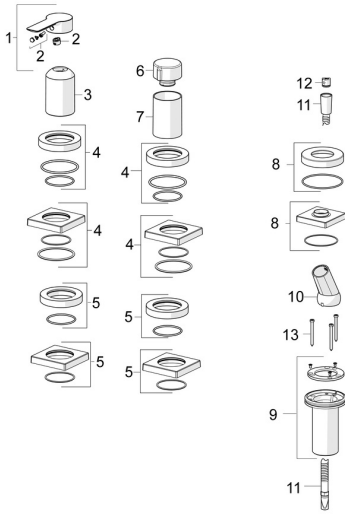

EAN: 4057304014598
static.hansa.com/06439493
Spare parts

SP06439473

	Name	Code
01	Lever Chrome	1004277V
02	Symbol plug	59914573
03	Cover sleeve Chrome	59914572
04	Cover plate, d 72 mm, for Compact Chrome	59914667
04	Cover flange, 75x75 mm Chrome	59914213
05	Cover plate, d 72 mm Chrome	59914668
05	Cover flange, 75x75 mm Chrome	59914214
06	Flow control handle Chrome	59914669
07	Cover sleeve Chrome	59914671
08	Cover flange, 75x75 mm Chrome	1003885V
08	Cover plate, d 72 mm Chrome	59914672
09	Passing-through bushing	59914673
10	Holder Chrome	59912282
11	Shower hose, L=1750, G1/2-M12x1 Chrome	59912281
12	Non-return valve	59905714
13	Screw, M4x45	59912291