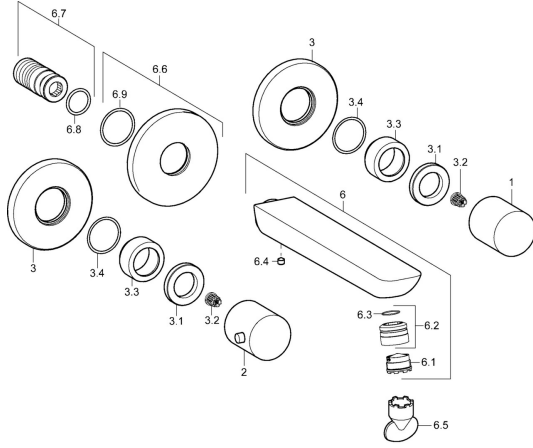

EAN: 4015474250185
static.hansa.com/06422103

Spare parts

SP06422103

	Name	Code
1	Handle, COLD	59913337
2	Handle, HOT	59913336
3	Cover flange, d 75 mm Chrome	59913657
3.1	Tightening nut, d35.5xM24x1	59912023
3.2	Adapter White	59910235
3.3	Cover sleeve Chrome	59913434
3.4	O-ring, d 27x2	59901532
6	Spout, L=180 Chrome	59913730
6.1	Aerator, M18.5x1, TJ	59913366
6.2	Fitting ring for aerator Chrome	59913654
6.4	Screw, M5x6, SW2.5	59912617
6.5	Key for aerator, M18.5	59913367
6.6	Cover flange, d 75 mm Chrome	59913246
6.7	Thread nipple	59913658
6.9	O-ring, d 26x2	59913423
N.I.	Raising kit, 80 mm	59910424