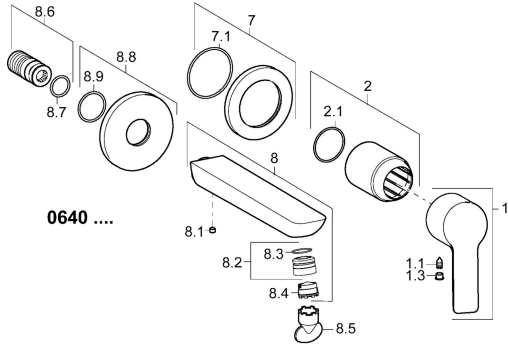

EAN: 4015474250178
static.hansa.com/06402103

Spare parts

SP06402103

	Name	Code
1	Lever Chrome	59913650
1.1	Screw, M5x8, SW2.5	59904755
1.3	Symbol plug Grey	59912112
2	Cover sleeve Chrome	59912511
2.1	O-ring, 41x3	59913215
7	Cover flange, d 75 mm Chrome	59913729
7.1	O-ring, 49x2	59913279
8	Spout, L=180 Chrome	59913730
8.1	Screw, M5x6, SW2.5	59912617
8.2	Fitting ring for aerator Chrome	59913654
8.4	Aerator, M18.5x1, TJ	59913366
8.5	Key for aerator, M18.5	59913367
8.6	Thread nipple	59913658
8.8	Cover flange, d 75 mm Chrome	59913246
8.9	O-ring, d 26x2	59913423
N.I.	Raising kit, 20 mm Chrome	59913136