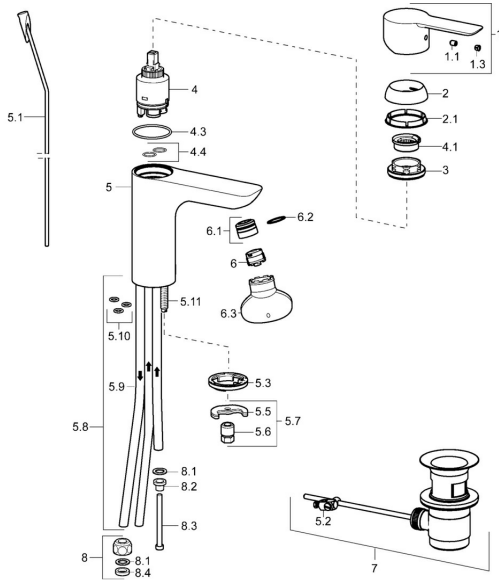

EAN: 4015474248571
static.hansa.com/06131103

Spare parts

SP06131103

| | Name | Code |
|------|--|----------|
| 1 | Lever Chrome | 59913650 |
| 1.1 | Screw, M5x8, SW2.5 | 59904755 |
| 1.3 | Symbol plug Grey | 59912112 |
| 2 | Covering cap, 33x3 mm Chrome | 59912504 |
| 2.1 | Gasket, 45x35.5x5.4 | 59913651 |
| 3 | Tightening nut, M40x1 | 1003409V |
| 4 | Cartridge, 3.5 Eco | 59912324 |
| 4 | Cartridge, 3.5 Classic | 59913075 |
| 4.1 | Temperature adjustment limiter | 59912325 |
| 4.3 | O-ring, d 28.24x2.62 Discontinued | 59912590 |
| 4.4 | O-ring, d 10.10x1.60 Discontinued | 59905072 |
| 5.1 | Pop-up operating rod Chrome | 59913652 |
| 5.2 | Swivel joint | 59904624 |
| 5.3 | Bottom seal | 59914591 |
| 5.5 | Fixing plate | 59904765 |
| 5.6 | Screw, M8x1, SW13 | 59904766 |
| 5.7 | Fixing set | 59910749 |
| 5.8 | Pipe Discontinued | 59913398 |
| 5.9 | Pipe, M8x1, L=560 | 59912806 |
| 5.10 | O-ring, 6x1.4 | 59913266 |
| 5.11 | Fixing screw, M8x1, L=140 | 59912474 |
| 6 | Aerator, M18.5x1 | 59913489 |
| 6.1 | Fitting ring for aerator Chrome | 59913654 |
| 6.3 | Key for aerator, M18.5 | 59913367 |
| 7 | Pop-up waste Chrome | 59904620 |
| 7 | Pop-up waste Chrome | 59911441 |
| 8 | Fitting nut | 59904969 |
| 8.1 | Sealing kit, 14.9x8.5x1 | 59902352 |
| 8.2 | Sealing kit, 10x8 | 59902272 |
| 8.3 | Hose | 59902151 |
| 8.4 | Gasket, 15x8x4 Discontinued | 59902270 |
| N.I. | Key, SW30/34 | 59912108 |