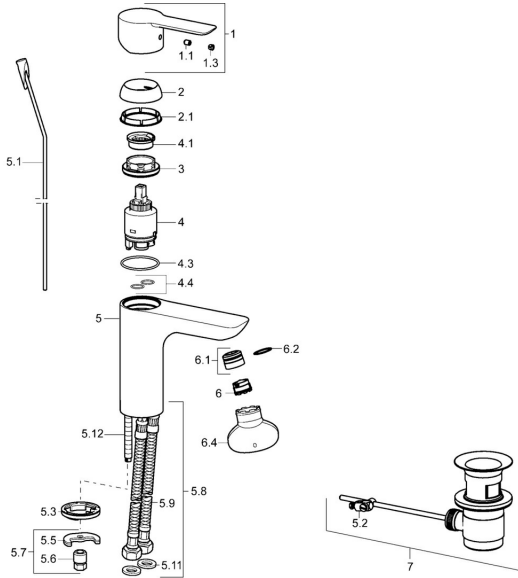

EAN: 4015474248595
static.hansa.com/06072203

Spare parts

SP06092203

	Name	Code
1	Lever Chrome	59913650
1.1	Screw, M5x8, SW2.5	59904755
1.3	Symbol plug Grey	59912112
2	Covering cap, 33x3 mm Chrome	59912504
2.1	Gasket, 45x35.5x5.4	59913651
3	Tightening nut, M40x1	1003409V
4	Cartridge, 3.5 Eco	59912324
4	Cartridge, 3.5 Classic	59913075
4.1	Temperature adjustment limiter	59912325
4.3	O-ring, d 28.24x2.62 Discontinued	59912590
4.4	O-ring, d 10.10x1.60 Discontinued	59905072
5.1	Pop-up operating rod Chrome	59913652
5.2	Swivel joint	59904624
5.3	Bottom seal	59914591
5.5	Fixing plate	59904765
5.6	Screw, M8x1, SW13	59904766
5.7	Fixing set	59910749
5.8	Flexible pipe, L=430, G3/8-M10x1 RH Discontinued	59913213
5.9	Flexible pipe, L=430, G3/8-M10x1	59912515
5.10	O-ring, d 7.65x1.78	59902337
5.11	Gasket, 9.5x14.4x2	59912551
5.12	Fixing screw, M8x1, L=140	59912474
6	Aerator, M18.5x1, TJ	59913366
6.1	Fitting ring for aerator Chrome	59913654
6.4	Key for aerator, M18.5	59913367
7	Pop-up waste Chrome	59911441
N.I.	Key, SW30/34	59912108