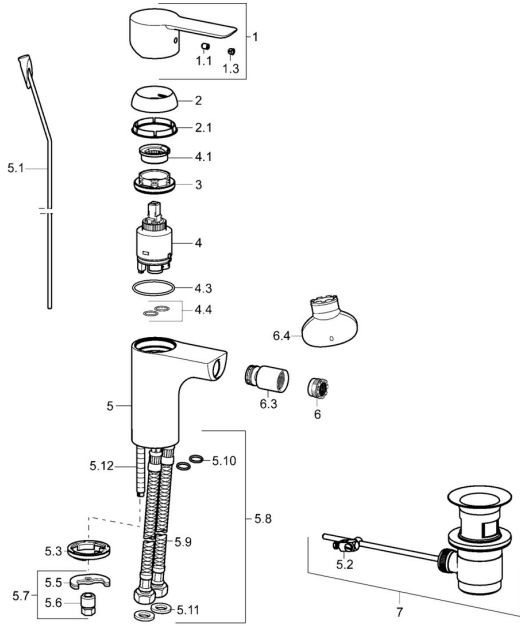

EAN: 4015474248090
static.hansa.com/06063203

Spare parts

SP06063203

	Name	Code
1	Lever Chrome	59913650
1.1	Screw, M5x8, SW2.5	59904755
1.3	Symbol plug Grey	59912112
2	Covering cap, 33x3 mm Chrome	59912504
2.1	Gasket, 45x35.5x5.4	59913651
3	Tightening nut, M40x1	1003409V
4	Cartridge, 3.5 Eco	59912324
4	Cartridge, 3.5 Classic	59913075
4.1	Temperature adjustment limiter	59912325
4.3	O-ring, d 28.24x2.62 Discontinued	59912590
4.4	O-ring, d 10.10x1.60 Discontinued	59905072
5.1	Pop-up operating rod Chrome	59913652
5.2	Swivel joint	59904624
5.3	Bottom seal	59914591
5.5	Fixing plate	59904765
5.6	Screw, M8x1, SW13	59904766
5.7	Fixing set	59910749
5.8	Flexible pipe, L=430, G3/8-M10x1 RH Discontinued	59913213
5.9	Flexible pipe, L=430, G3/8-M10x1	59912515
5.10	O-ring, d 7.65x1.78	59902337
5.11	Gasket, 9.5x14.4x2	59912551
5.12	Fixing screw, M8x1, L=140	59912474
6	Aerator, M18.5x1, TJ	59913366
6.1	Fitting ring for aerator Chrome	59913654
6.3	Swivel joint, M18.5x1 Chrome	59913370
6.4	Key for aerator, M18.5	59913367
7	Pop-up waste Chrome	59904620
N.I.	Pop-up waste Chrome	59911441
N.I.	Key, SW30/34	59912108