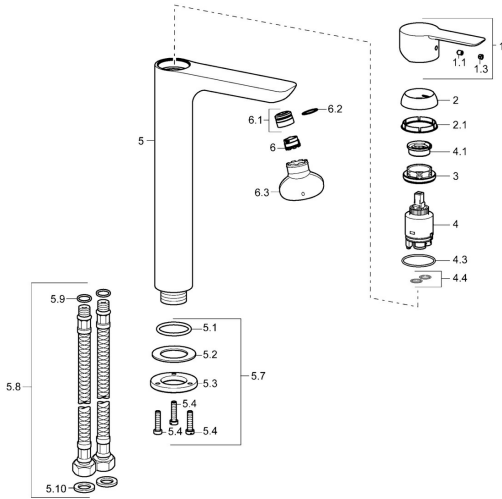

EAN: 4015474248588
static.hansa.com/06032203

Spare parts

SP06032203

	Name	Code
1	Lever Chrome	59913650
1.1	Screw, M5x8, SW2.5	59904755
1.3	Symbol plug Grey	59912112
2	Covering cap, 33x3 mm Chrome	59912504
2.1	Gasket, 45x35.5x5.4	59913651
3	Tightening nut, M40x1	1003409V
4	Cartridge, 3.5 Eco	59912324
4	Cartridge, 3.5 Classic	59913075
4.1	Temperature adjustment limiter	59912325
4.3	O-ring, d 28.24x2.62 Discontinued	59912590
4.4	O-ring, d 10.10x1.60 Discontinued	59905072
5.1	O-ring, d 36.09x d 3.53	59913396
5.7	Fixing set	59913371
5.8	Flexible pipe, L=590, G3/8-M10x1 Discontinued	59913166
5.9	O-ring, d 7.65x1.78	59902337
5.10	Gasket, 9.5x14.4x2	59912551
6	Aerator, M18.5x1, TJ	59913366
6.1	Fitting ring for aerator Chrome	59913654
6.3	Key for aerator, M18.5	59913367
N.I.	Key, SW30/34	59912108