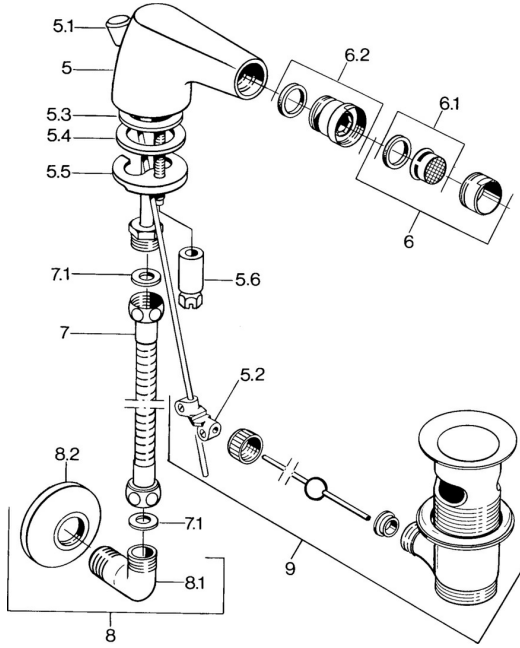

EAN: 4015474583023
static.hansa.com/0584310094

Spare parts

SP058431000050

	Name	Code
5.2	Swivel joint	59904624
5.3	O-ring, 42x3.5	59904764
5.4	Gasket, 48x33.5x2	59902283
5.5	Fixing plate	59904765
5.6	Screw, M8x1, SW13	59904766
6	Aerator, M24x1 STD CC A Edelmessing Discontinued	59906580
6	Aerator, M24x1 STD HC A Chrome	59902366
6	Aerator, M24x1 A White Discontinued	59905419
6.1	Aerator, M22/24 A	59902081
6.2	Ball joint for bidet faucet, M24x1	59904920
7	Hose, L=400 Discontinued	59902584
7.1	Gasket, 18.5x12.2x1.5	59902313
9	Pop-up waste Edelmessing Discontinued	59906734
9	Pop-up waste Chrome	59904620