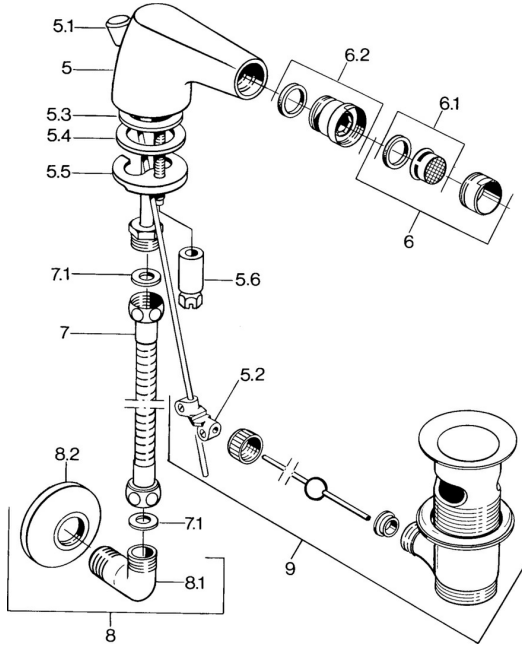

## Spare parts

SP058431000050

	Name	Code
5.2	Swivel joint	59904624
5.3	O-ring, 42x3.5	59904764
5.4	Gasket, 48x33.5x2	59902283
5.5	Fixing plate	59904765
5.6	Screw, M8x1, SW13	59904766
6	Aerator, M24x1 STD CC A Edelmessing <span style="background-color: #cccccc;">Discontinued</span>	59906580
6	Aerator, M24x1 STD HC A Chrome	59902366
6	Aerator, M24x1 A White <span style="background-color: #cccccc;">Discontinued</span>	59905419
6.1	Aerator, M22/24 A	59902081
6.2	Ball joint for bidet faucet, M24x1	59904920
7	Hose, L=400 <span style="background-color: #cccccc;">Discontinued</span>	59902584
7.1	Gasket, 18.5x12.2x1.5	59902313
9	Pop-up waste Edelmessing <span style="background-color: #cccccc;">Discontinued</span>	59906734
9	Pop-up waste Chrome	59904620