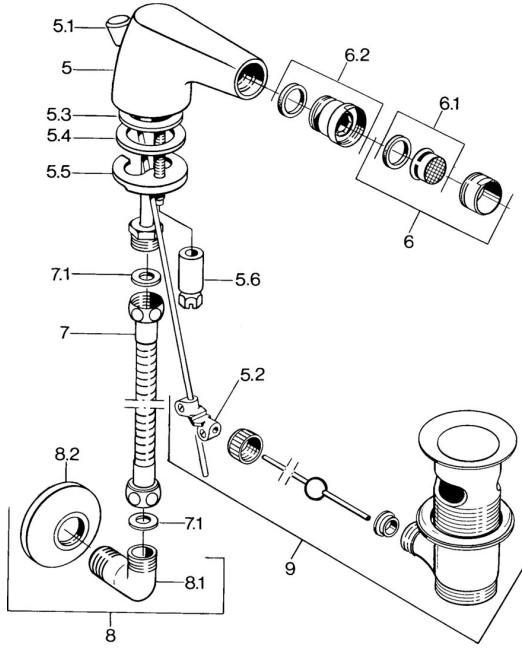

## Spare parts

### SP058431000050

	Name	Code
5.2	Swivel joint	59904624
5.3	O-ring, 42x3.5	59904764
5.4	Gasket, 48x33.5x2	59902283
5.5	Fixing plate	59904765
5.6	Screw, M8x1, SW13	59904766
6	Aerator, M24x1 STD CC A Edelmessing <b>Discontinued</b>	59906580
6	Aerator, M24x1 STD HC A Chrome	59902366
6	Aerator, M24x1 A White <b>Discontinued</b>	59905419
6.1	Aerator, M22/24 A	59902081
6.2	Ball joint for bidet faucet, M24x1	59904920
7	Hose, L=400 <b>Discontinued</b>	59902584
7.1	Gasket, 18.5x12.2x1.5	59902313
9	Pop-up waste Edelmessing <b>Discontinued</b>	59906734
9	Pop-up waste Chrome	59904620