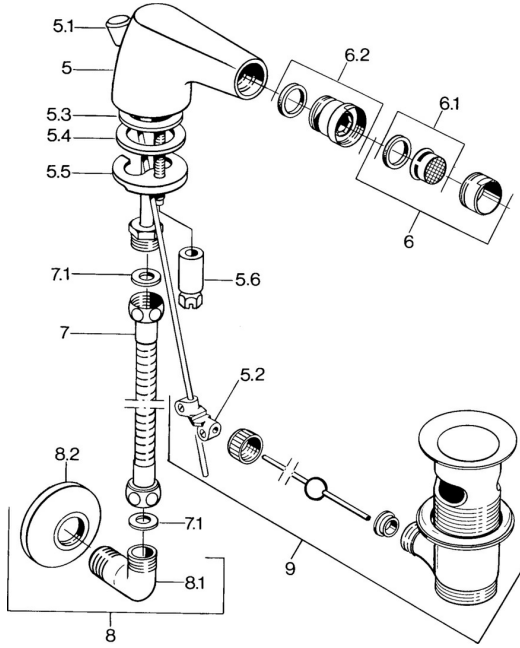

## Spare parts

### SP058431000050

	Name	Code
5.2	Swivel joint	59904624
5.3	O-ring, 42x3.5	59904764
5.4	Gasket, 48x33.5x2	59902283
5.5	Fixing plate	59904765
5.6	Screw, M8x1, SW13	59904766
6	Aerator, M24x1 STD CC A Edelmessing <span style="background-color: #cccccc;">Discontinued</span>	59906580
6	Aerator, M24x1 STD HC A Chrome	59902366
6	Aerator, M24x1 A White <span style="background-color: #cccccc;">Discontinued</span>	59905419
6.1	Aerator, M22/24 A	59902081
6.2	Ball joint for bidet faucet, M24x1	59904920
7	Hose, L=400 <span style="background-color: #cccccc;">Discontinued</span>	59902584
7.1	Gasket, 18.5x12.2x1.5	59902313
9	Pop-up waste Edelmessing <span style="background-color: #cccccc;">Discontinued</span>	59906734
9	Pop-up waste Chrome	59904620