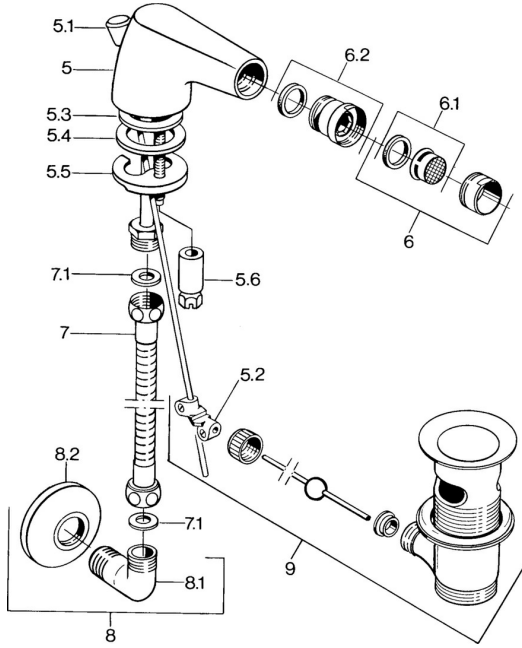

EAN: 4015474583009
static.hansa.com/0584310081

Spare parts

SP058431000050

	Name	Code
5.2	Swivel joint	59904624
5.3	O-ring, 42x3.5	59904764
5.4	Gasket, 48x33.5x2	59902283
5.5	Fixing plate	59904765
5.6	Screw, M8x1, SW13	59904766
6	Aerator, M24x1 STD CC A Edelmessing Discontinued	59906580
6	Aerator, M24x1 STD HC A Chrome	59902366
6	Aerator, M24x1 A White Discontinued	59905419
6.1	Aerator, M22/24 A	59902081
6.2	Ball joint for bidet faucet, M24x1	59904920
7	Hose, L=400 Discontinued	59902584
7.1	Gasket, 18.5x12.2x1.5	59902313
9	Pop-up waste Edelmessing Discontinued	59906734
9	Pop-up waste Chrome	59904620