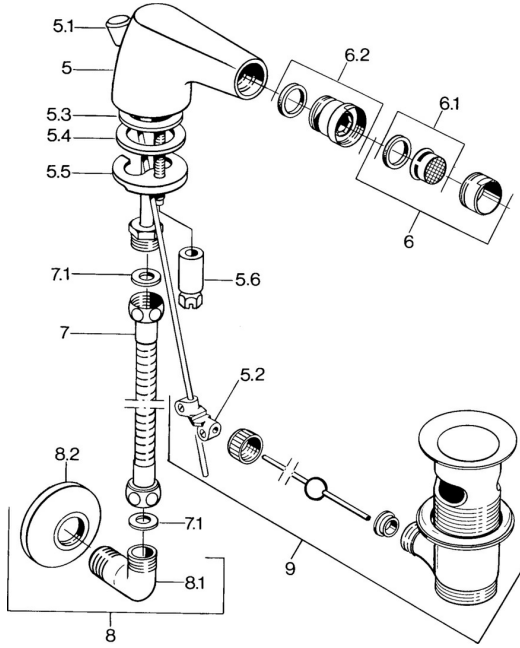

## Spare parts

SP058431000050

	Name	Code
5.2	Swivel joint	59904624
5.3	O-ring, 42x3.5	59904764
5.4	Gasket, 48x33.5x2	59902283
5.5	Fixing plate	59904765
5.6	Screw, M8x1, SW13	59904766
6	Aerator, M24x1 STD CC A Edelmessing <span style="background-color: #cccccc;">Discontinued</span>	59906580
6	Aerator, M24x1 STD HC A Chrome	59902366
6	Aerator, M24x1 A White <span style="background-color: #cccccc;">Discontinued</span>	59905419
6.1	Aerator, M22/24 A	59902081
6.2	Ball joint for bidet faucet, M24x1	59904920
7	Hose, L=400 <span style="background-color: #cccccc;">Discontinued</span>	59902584
7.1	Gasket, 18.5x12.2x1.5	59902313
9	Pop-up waste Edelmessing <span style="background-color: #cccccc;">Discontinued</span>	59906734
9	Pop-up waste Chrome	59904620