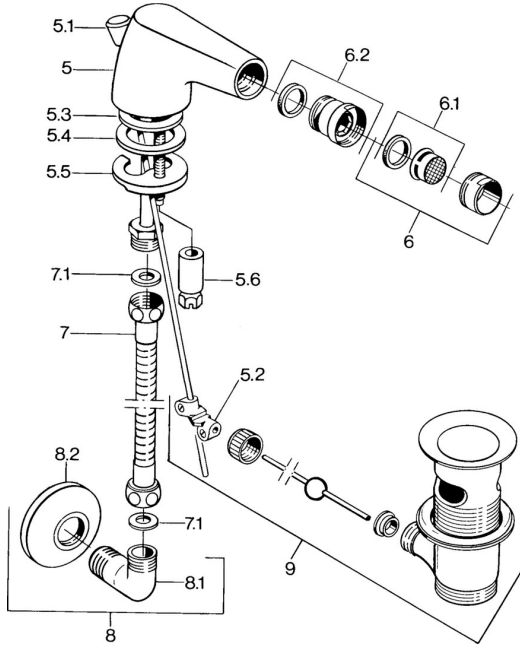

EAN: 4015474573819
static.hansa.com/058431000050

Spare parts

SP058431000050

	Name	Code
5.2	Swivel joint	59904624
5.3	O-ring, 42x3.5	59904764
5.4	Gasket, 48x33.5x2	59902283
5.5	Fixing plate	59904765
5.6	Screw, M8x1, SW13	59904766
6	Aerator, M24x1 STD CC A Edelmessing Discontinued	59906580
6	Aerator, M24x1 STD HC A Chrome	59902366
6	Aerator, M24x1 A White Discontinued	59905419
6.1	Aerator, M22/24 A	59902081
6.2	Ball joint for bidet faucet, M24x1	59904920
7	Hose, L=400 Discontinued	59902584
7.1	Gasket, 18.5x12.2x1.5	59902313
9	Pop-up waste Edelmessing Discontinued	59906734
9	Pop-up waste Chrome	59904620