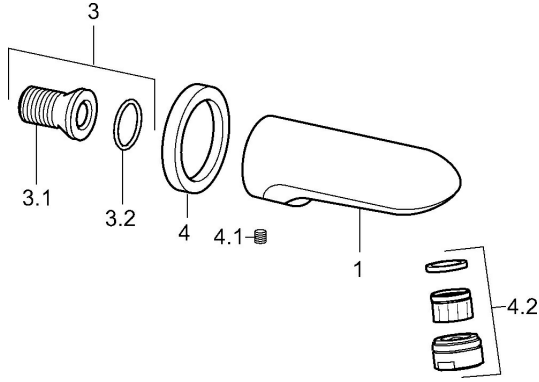

EAN: 4015474536432
static.hansa.com/05822102

Spare parts

SP05822102

	Name	Code
3	Connection nipple, G1/2	59911229
3.2	O-ring, d 25x2.5	59905053
4	Cover flange Chrome Discontinued	59910929
4.1	Screw, M6x9 Discontinued	59911237
4.2	Aerator, M28x1 C Chrome	59902088