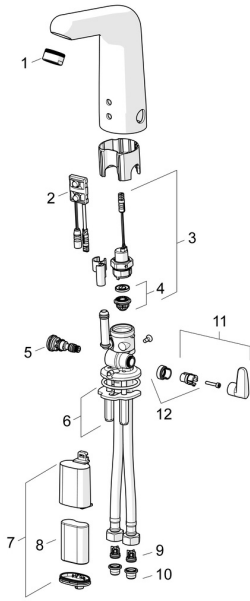

## Spare parts

### SP056821190074

	Name	Code
01	Aerator, M24x1 STD HC, 6 l/min Laminar Chrome	59914068
02	Sensor, 6/9/12 V, Bluetooth	59914567
03	Solenoid valve, 6 V	59914091
04	Membrane for solenoid valve	1006500V
04	Membrane support ring <b>Discontinued</b>	59914090
05	Temperature regulator	59914089
06	Fixing plates with nuts	59914132
07	Battery casing	59914154
08	Battery, 2CR5 6 V	59911670
09	Non-return valve <b>Discontinued</b>	59914693
10	Litter filter <b>Discontinued</b>	59914257