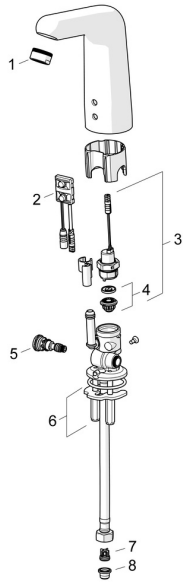

EAN: 4057304005008  
[static.hansa.com/05682029](http://static.hansa.com/05682029)  
**Spare parts**

## SP05682029

	Name	Code
01	Aerator, M24x1 STD HC, 6 l/min Laminar Chrome	59914068
02	Sensor, 6/9/12 V, Bluetooth	59914567
03	Solenoid valve, 6 V	59914091
04	Membrane for solenoid valve	1006500V
04	Membrane support ring <b>Discontinued</b>	59914090
05	Temperature regulator	59914089
06	Fixing plates with nuts	59914132
07	Non-return valve <b>Discontinued</b>	59914569
08	Litter filters	59914085