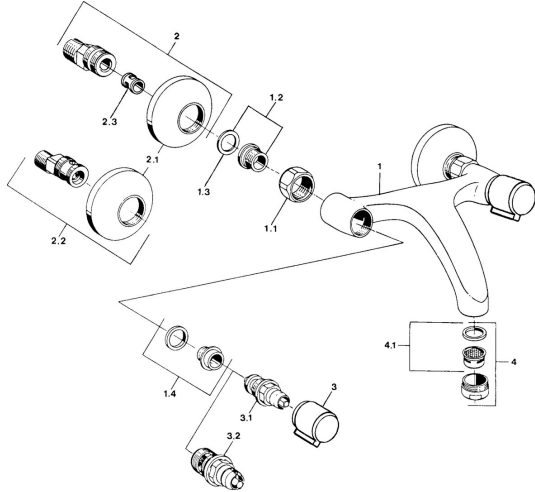

## Spare parts

### SP05498106

	Name	Code
1.1	Connection nut, G3/4, AF30	59902230
1.2	Seat, G1/2, L, WAF10	59904618
1.3	Retaining ring, 23.9x15.2x2	59902689
1.4	Seat, DN15, R1/2	59904616
2	Eccentric, G3/4xG1/2 Chrome	59904793
2.1	Cover flange Chrome	59904796
2.2	Eccentric coupling with stop valves and cover plates, G1/2xG3/4 Chrome	59902034
2.3	Silencer	59904792
3	Handle, hot Chrome	59906465
3	Handle, cold Chrome	59906464
3.1	Headpart, G1/2	59901015
3.2	Headpart, G1/2	59905114
4	Aerator, M24x1 STD HC A Chrome	59902366
4.1	Aerator, M22/24 A	59902081