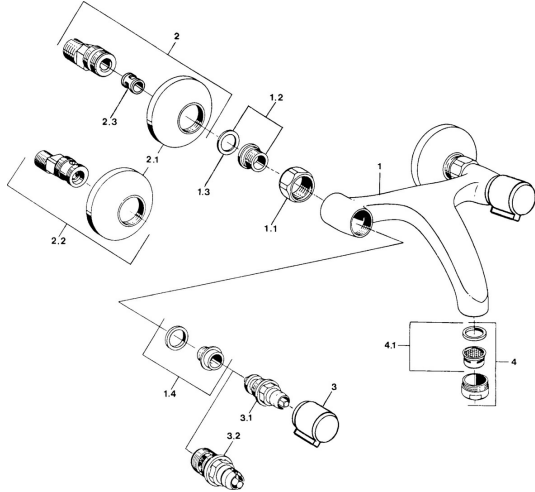

EAN: 4057304013942
static.hansa.com/05508101

Spare parts

SP05498106

	Name	Code
1.1	Connection nut, G3/4, AF30	59902230
1.2	Seat, G1/2, L, WAF10	59904618
1.3	Retaining ring, 23.9x15.2x2	59902689
1.4	Seat, DN15, R1/2	59904616
2	Eccentric, G3/4xG1/2 Chrome	59904793
2.1	Cover flange Chrome	59904796
2.2	Eccentric coupling with stop valves and cover plates, G1/2xG3/4 Chrome	59902034
2.3	Silencer	59904792
3	Handle, hot Chrome	59906465
3	Handle, cold Chrome	59906464
3.1	Headpart, G1/2	59901015
3.2	Headpart, G1/2	59905114
4	Aerator, M24x1 STD HC A Chrome	59902366
4.1	Aerator, M22/24 A	59902081