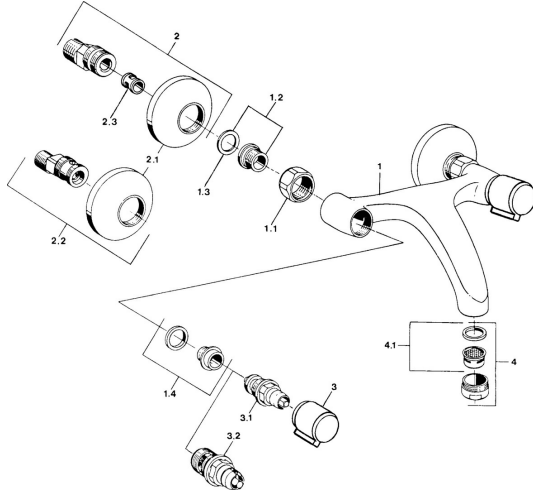

EAN: 4015474584310
static.hansa.com/05498206

Spare parts

SP05498106

	Name	Code
1.1	Connection nut, G3/4, AF30	59902230
1.2	Seat, G1/2, L, WAF10	59904618
1.3	Retaining ring, 23.9x15.2x2	59902689
1.4	Seat, DN15, R1/2	59904616
2	Eccentric, G3/4xG1/2 Chrome	59904793
2.1	Cover flange Chrome	59904796
2.2	Eccentric coupling with stop valves and cover plates, G1/2xG3/4 Chrome	59902034
2.3	Silencer	59904792
3	Handle, hot Chrome	59906465
3	Handle, cold Chrome	59906464
3.1	Headpart, G1/2	59901015
3.2	Headpart, G1/2	59905114
4	Aerator, M24x1 STD HC A Chrome	59902366
4.1	Aerator, M22/24 A	59902081