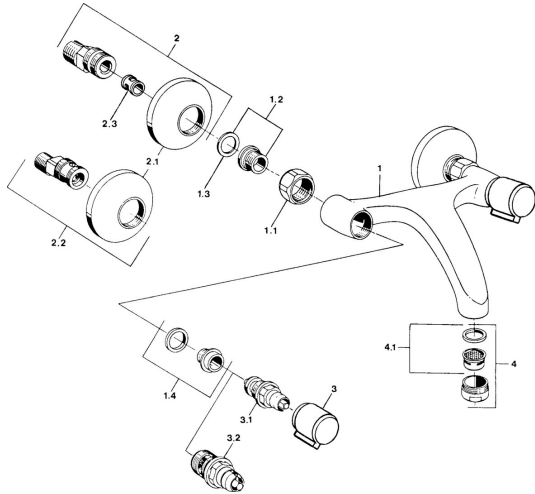

EAN: 4057304013935
static.hansa.com/05498202

Spare parts

SP05498106

	Name	Code
1.1	Connection nut, G3/4, AF30	59902230
1.2	Seat, G1/2, L, WAF10	59904618
1.3	Retaining ring, 23.9x15.2x2	59902689
1.4	Seat, DN15, R1/2	59904616
2	Eccentric, G3/4xG1/2 Chrome	59904793
2.1	Cover flange Chrome	59904796
2.2	Eccentric coupling with stop valves and cover plates, G1/2xG3/4 Chrome	59902034
2.3	Silencer	59904792
3	Handle, hot Chrome	59906465
3	Handle, cold Chrome	59906464
3.1	Headpart, G1/2	59901015
3.2	Headpart, G1/2	59905114
4	Aerator, M24x1 STD HC A Chrome	59902366
4.1	Aerator, M22/24 A	59902081