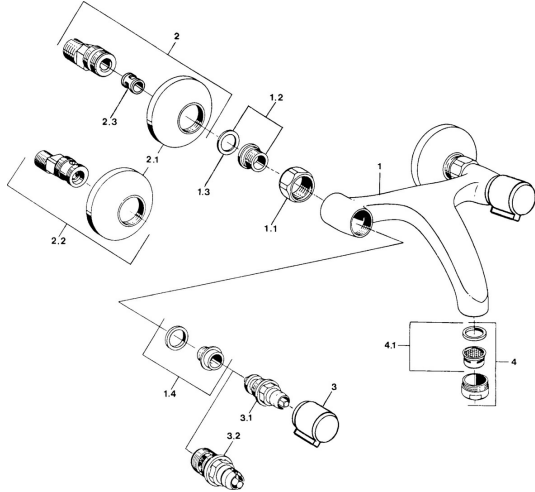

EAN: 4057304013928
static.hansa.com/05498102

Spare parts

SP05498106

	Name	Code
1.1	Connection nut, G3/4, AF30	59902230
1.2	Seat, G1/2, L, WAF10	59904618
1.3	Retaining ring, 23.9x15.2x2	59902689
1.4	Seat, DN15, R1/2	59904616
2	Eccentric, G3/4xG1/2 Chrome	59904793
2.1	Cover flange Chrome	59904796
2.2	Eccentric coupling with stop valves and cover plates, G1/2xG3/4 Chrome	59902034
2.3	Silencer	59904792
3	Handle, hot Chrome	59906465
3	Handle, cold Chrome	59906464
3.1	Headpart, G1/2	59901015
3.2	Headpart, G1/2	59905114
4	Aerator, M24x1 STD HC A Chrome	59902366
4.1	Aerator, M22/24 A	59902081