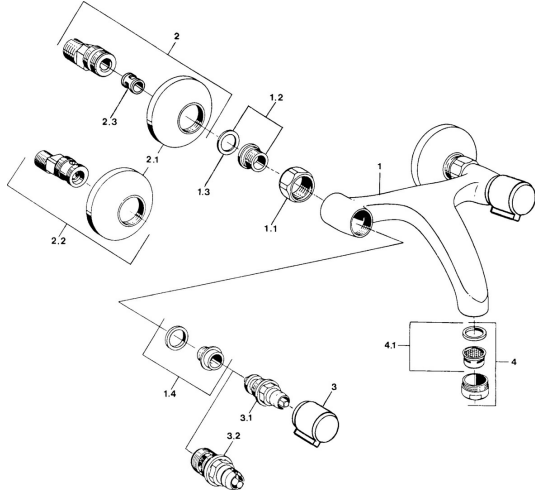

EAN: 4057304013911
static.hansa.com/05468201

Spare parts

SP05498106

| | Name | Code |
|-----|------------------------------------------------------------------------|----------|
| 1.1 | Connection nut, G3/4, AF30 | 59902230 |
| 1.2 | Seat, G1/2, L, WAF10 | 59904618 |
| 1.3 | Retaining ring, 23.9x15.2x2 | 59902689 |
| 1.4 | Seat, DN15, R1/2 | 59904616 |
| 2 | Eccentric, G3/4xG1/2 Chrome | 59904793 |
| 2.1 | Cover flange Chrome | 59904796 |
| 2.2 | Eccentric coupling with stop valves and cover plates, G1/2xG3/4 Chrome | 59902034 |
| 2.3 | Silencer | 59904792 |
| 3 | Handle, hot Chrome | 59906465 |
| 3 | Handle, cold Chrome | 59906464 |
| 3.1 | Headpart, G1/2 | 59901015 |
| 3.2 | Headpart, G1/2 | 59905114 |
| 4 | Aerator, M24x1 STD HC A Chrome | 59902366 |
| 4.1 | Aerator, M22/24 A | 59902081 |