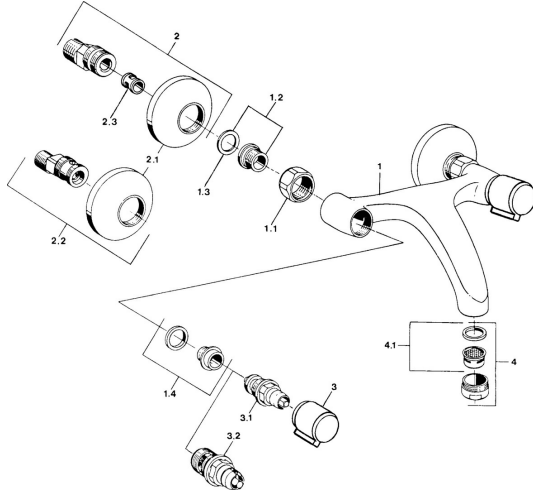

EAN: 4057304013904
static.hansa.com/05468101

Spare parts

SP05498106

	Name	Code
1.1	Connection nut, G3/4, AF30	59902230
1.2	Seat, G1/2, L, WAF10	59904618
1.3	Retaining ring, 23.9x15.2x2	59902689
1.4	Seat, DN15, R1/2	59904616
2	Eccentric, G3/4xG1/2 Chrome	59904793
2.1	Cover flange Chrome	59904796
2.2	Eccentric coupling with stop valves and cover plates, G1/2xG3/4 Chrome	59902034
2.3	Silencer	59904792
3	Handle, hot Chrome	59906465
3	Handle, cold Chrome	59906464
3.1	Headpart, G1/2	59901015
3.2	Headpart, G1/2	59905114
4	Aerator, M24x1 STD HC A Chrome	59902366
4.1	Aerator, M22/24 A	59902081