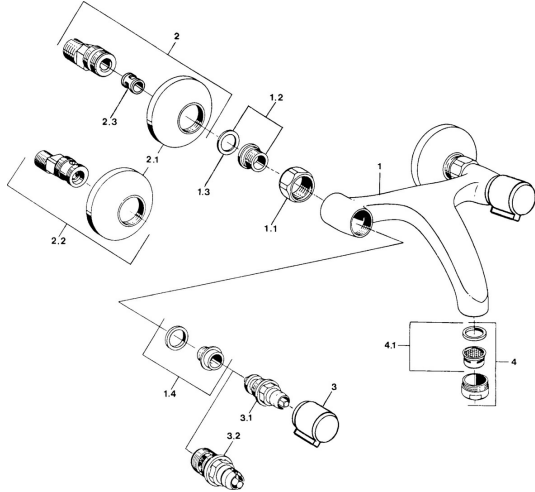

EAN: 4015474584273
static.hansa.com/054482060050

Spare parts

SP05498106

	Name	Code
1.1	Connection nut, G3/4, AF30	59902230
1.2	Seat, G1/2, L, WAF10	59904618
1.3	Retaining ring, 23.9x15.2x2	59902689
1.4	Seat, DN15, R1/2	59904616
2	Eccentric, G3/4xG1/2 Chrome	59904793
2.1	Cover flange Chrome	59904796
2.2	Eccentric coupling with stop valves and cover plates, G1/2xG3/4 Chrome	59902034
2.3	Silencer	59904792
3	Handle, hot Chrome	59906465
3	Handle, cold Chrome	59906464
3.1	Headpart, G1/2	59901015
3.2	Headpart, G1/2	59905114
4	Aerator, M24x1 STD HC A Chrome	59902366
4.1	Aerator, M22/24 A	59902081