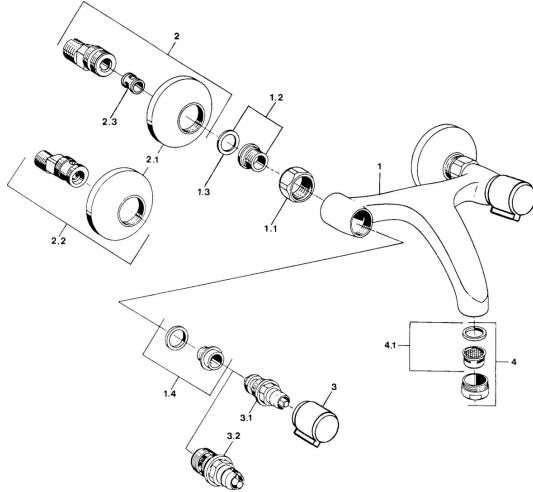

## Spare parts

### SP05498106

	Name	Code
1.1	Connection nut, G3/4, AF30	59902230
1.2	Seat, G1/2, L, WAF10	59904618
1.3	Retaining ring, 23.9x15.2x2	59902689
1.4	Seat, DN15, R1/2	59904616
2	Eccentric, G3/4xG1/2 Chrome	59904793
2.1	Cover flange Chrome	59904796
2.2	Eccentric coupling with stop valves and cover plates, G1/2xG3/4 Chrome	59902034
2.3	Silencer	59904792
3	Handle, hot Chrome	59906465
3	Handle, cold Chrome	59906464
3.1	Headpart, G1/2	59901015
3.2	Headpart, G1/2	59905114
4	Aerator, M24x1 STD HC A Chrome	59902366
4.1	Aerator, M22/24 A	59902081