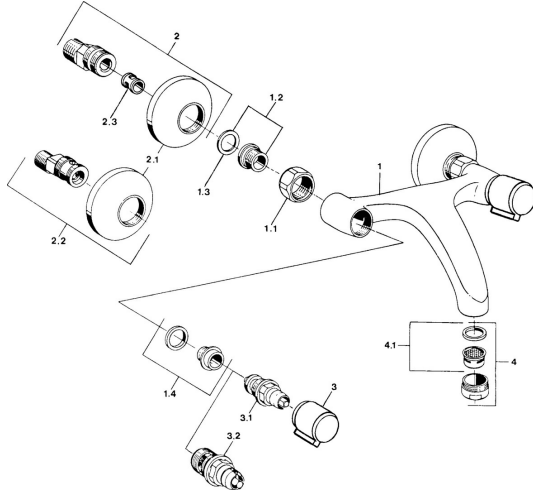

EAN: 4015474584266
static.hansa.com/05448106

Spare parts

SP05498106

	Name	Code
1.1	Connection nut, G3/4, AF30	59902230
1.2	Seat, G1/2, L, WAF10	59904618
1.3	Retaining ring, 23.9x15.2x2	59902689
1.4	Seat, DN15, R1/2	59904616
2	Eccentric, G3/4xG1/2 Chrome	59904793
2.1	Cover flange Chrome	59904796
2.2	Eccentric coupling with stop valves and cover plates, G1/2xG3/4 Chrome	59902034
2.3	Silencer	59904792
3	Handle, hot Chrome	59906465
3	Handle, cold Chrome	59906464
3.1	Headpart, G1/2	59901015
3.2	Headpart, G1/2	59905114
4	Aerator, M24x1 STD HC A Chrome	59902366
4.1	Aerator, M22/24 A	59902081