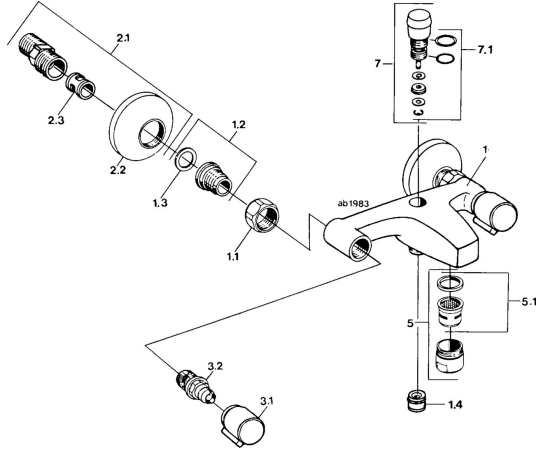

EAN: 4057304013881
static.hansa.com/05448102

Spare parts

SP04452106

	Name	Code
1.1	Connection nut, G3/4, AF30	59902230
1.3	Retaining ring, 23.9x15.2x2	59902689
1.4	Non-return valve	59905714
2.1	Eccentric, G3/4xG1/2 Chrome	59904793
2.2	Cover flange Chrome	59904796
2.3	Silencer	59904792
3.1	Handle, hot Chrome	59906465
3.1	Handle, cold Chrome	59906464
3.2	Headpart, G1/2	59905114
5	Aerator, M28x1 C Chrome	59902088
5.1	Aerator, M28x1 C Discontinued	59902089
7	Diverter Chrome	59910803
7.1	Sealing kit	59904791