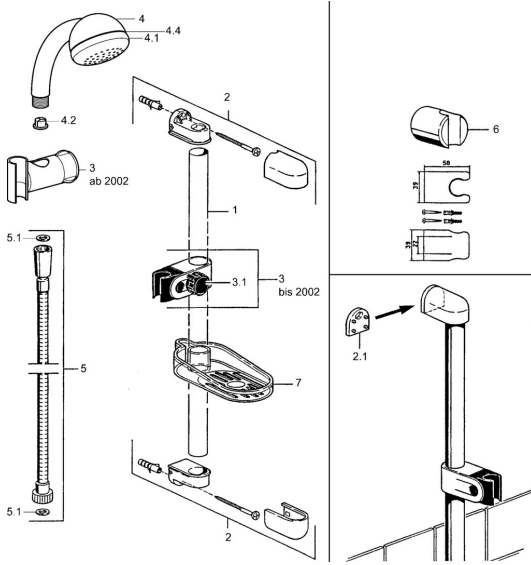

EAN: 4015474062184
static.hansa.com/04780280

Spare parts

SP04780260

	Name	Code
2	Wall hanger Discontinued	59911859
2.1	Spacer sleeve Discontinued	59911860
3	Slide for shower rail Chrome Discontinued	59906763
3.1	Knob Chrome Discontinued	59910553
4.1	Inner part Discontinued	59911439
4.2	Strainer	59906859
5	Shower hose, L=1250 Chrome Discontinued	59911863
5	Shower hose Discontinued	59911862
5.1	Gasket ring, d 21x12x2	59912304
6	Hand shower holder	59911864
7	Soap tray Discontinued	59911861