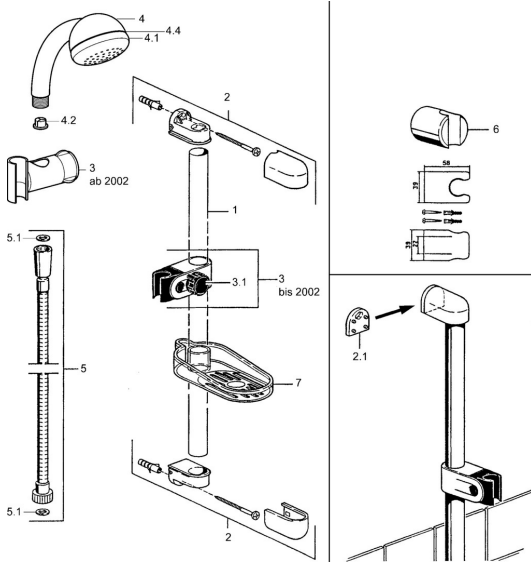

## Spare parts

### SP04780260

	Name	Code
2	Wall hanger <b>Discontinued</b>	59911859
2.1	Spacer sleeve <b>Discontinued</b>	59911860
3	Slide for shower rail Chrome <b>Discontinued</b>	59906763
3.1	Knob Chrome <b>Discontinued</b>	59910553
4.1	Inner part <b>Discontinued</b>	59911439
4.2	Strainer	59906859
5	Shower hose, L=1250 Chrome <b>Discontinued</b>	59911863
5	Shower hose <b>Discontinued</b>	59911862
5.1	Gasket ring, d 21x12x2	59912304
6	Hand shower holder	59911864
7	Soap tray <b>Discontinued</b>	59911861