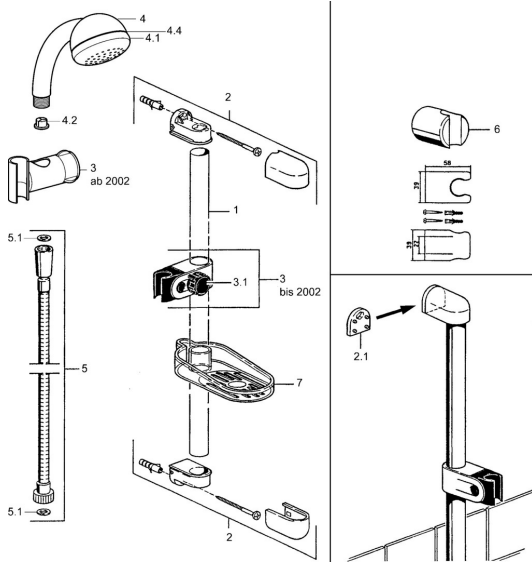

EAN: 4015474062160
static.hansa.com/04780260

Spare parts

SP04780260

	Name		Code
2	Wall hanger	Discontinued	59911859
2.1	Spacer sleeve	Discontinued	59911860
3	Slide for shower rail Chrome	Discontinued	59906763
3.1	Knob Chrome	Discontinued	59910553
4.1	Inner part	Discontinued	59911439
4.2	Strainer		59906859
5	Shower hose, L=1250 Chrome	Discontinued	59911863
5	Shower hose	Discontinued	59911862
5.1	Gasket ring, d 21x12x2		59912304
6	Hand shower holder		59911864
7	Soap tray	Discontinued	59911861