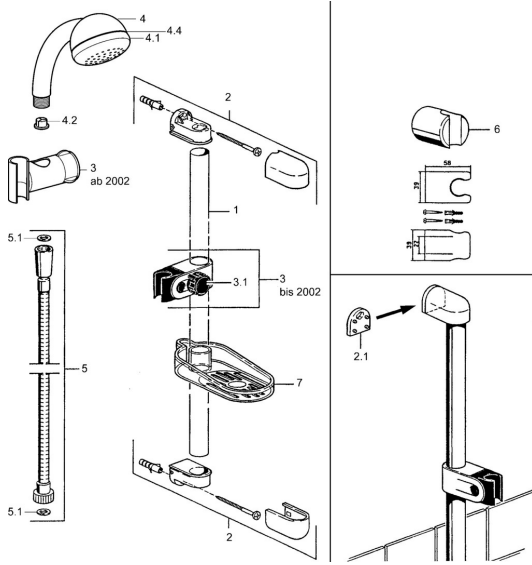

EAN: 4015474550575
static.hansa.com/04780180

Spare parts

SP04780260

	Name		Code
2	Wall hanger	Discontinued	59911859
2.1	Spacer sleeve	Discontinued	59911860
3	Slide for shower rail Chrome	Discontinued	59906763
3.1	Knob Chrome	Discontinued	59910553
4.1	Inner part	Discontinued	59911439
4.2	Strainer		59906859
5	Shower hose, L=1250 Chrome	Discontinued	59911863
5	Shower hose	Discontinued	59911862
5.1	Gasket ring, d 21x12x2		59912304
6	Hand shower holder		59911864
7	Soap tray	Discontinued	59911861