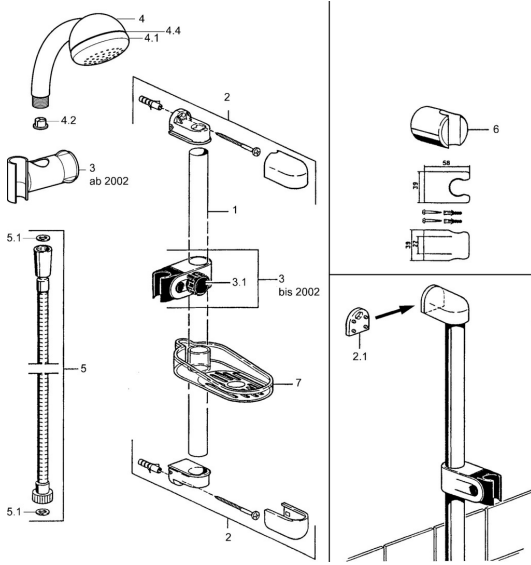

EAN: 4015474550520
static.hansa.com/04780170

Spare parts

SP04780260

	Name	Code
2	Wall hanger Discontinued	59911859
2.1	Spacer sleeve Discontinued	59911860
3	Slide for shower rail Chrome Discontinued	59906763
3.1	Knob Chrome Discontinued	59910553
4.1	Inner part Discontinued	59911439
4.2	Strainer	59906859
5	Shower hose, L=1250 Chrome Discontinued	59911863
5	Shower hose Discontinued	59911862
5.1	Gasket ring, d 21x12x2	59912304
6	Hand shower holder	59911864
7	Soap tray Discontinued	59911861