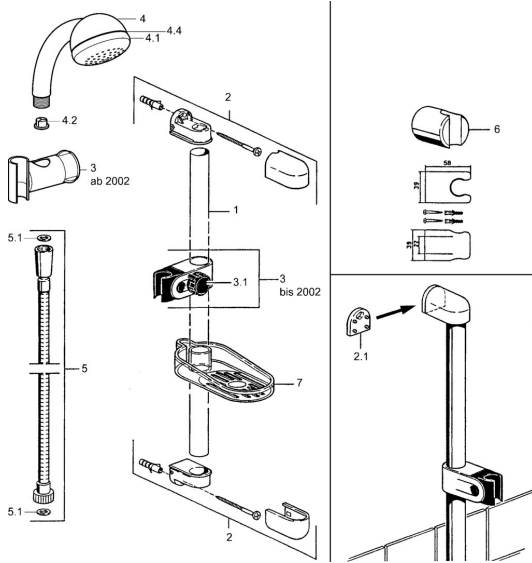

## Spare parts

### SP04780260

	Name		Code
2	Wall hanger	Discontinued	59911859
2.1	Spacer sleeve	Discontinued	59911860
3	Slide for shower rail Chrome	Discontinued	59906763
3.1	Knob Chrome	Discontinued	59910553
4.1	Inner part	Discontinued	59911439
4.2	Strainer		59906859
5	Shower hose, L=1250 Chrome	Discontinued	59911863
5	Shower hose	Discontinued	59911862
5.1	Gasket ring, d 21x12x2		59912304
6	Hand shower holder		59911864
7	Soap tray	Discontinued	59911861