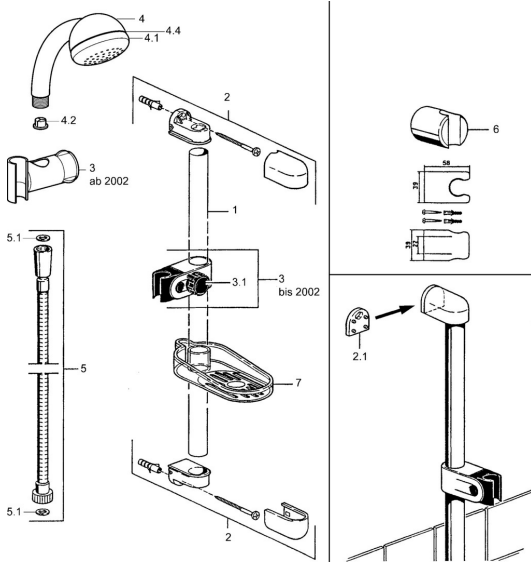

## Spare parts

### SP04780260

	Name	Code
2	Wall hanger <b>Discontinued</b>	59911859
2.1	Spacer sleeve <b>Discontinued</b>	59911860
3	Slide for shower rail Chrome <b>Discontinued</b>	59906763
3.1	Knob Chrome <b>Discontinued</b>	59910553
4.1	Inner part <b>Discontinued</b>	59911439
4.2	Strainer	59906859
5	Shower hose, L=1250 Chrome <b>Discontinued</b>	59911863
5	Shower hose <b>Discontinued</b>	59911862
5.1	Gasket ring, d 21x12x2	59912304
6	Hand shower holder	59911864
7	Soap tray <b>Discontinued</b>	59911861