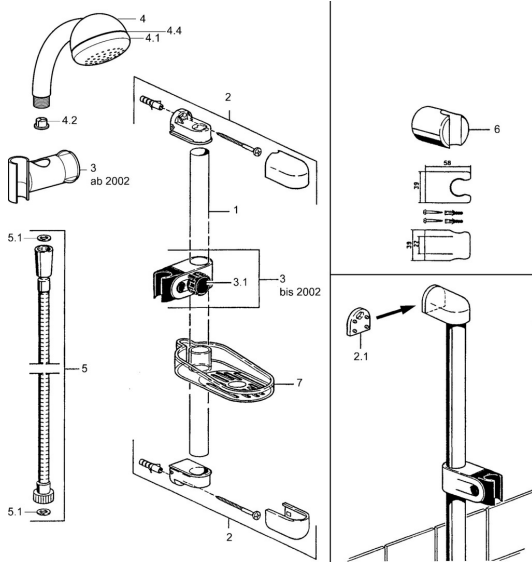

EAN: 4015474062122
static.hansa.com/04700200

Spare parts

SP04780260

	Name		Code
2	Wall hanger	Discontinued	59911859
2.1	Spacer sleeve	Discontinued	59911860
3	Slide for shower rail Chrome	Discontinued	59906763
3.1	Knob Chrome	Discontinued	59910553
4.1	Inner part	Discontinued	59911439
4.2	Strainer		59906859
5	Shower hose, L=1250 Chrome	Discontinued	59911863
5	Shower hose	Discontinued	59911862
5.1	Gasket ring, d 21x12x2		59912304
6	Hand shower holder		59911864
7	Soap tray	Discontinued	59911861