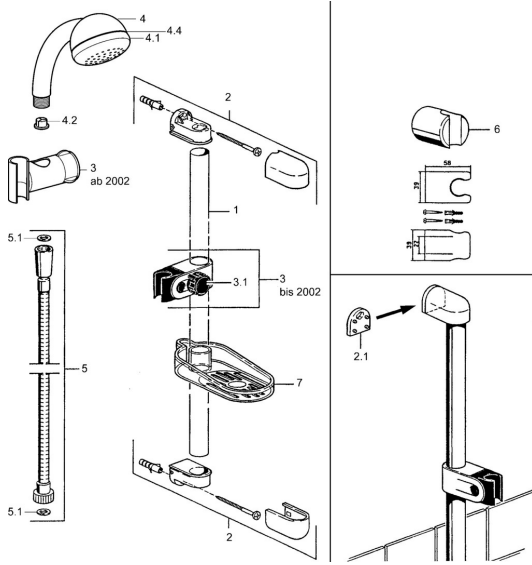

EAN: 4015474541269
static.hansa.com/04700100

Spare parts

SP04780260

	Name	Code
2	Wall hanger Discontinued	59911859
2.1	Spacer sleeve Discontinued	59911860
3	Slide for shower rail Chrome Discontinued	59906763
3.1	Knob Chrome Discontinued	59910553
4.1	Inner part Discontinued	59911439
4.2	Strainer	59906859
5	Shower hose, L=1250 Chrome Discontinued	59911863
5	Shower hose Discontinued	59911862
5.1	Gasket ring, d 21x12x2	59912304
6	Hand shower holder	59911864
7	Soap tray Discontinued	59911861