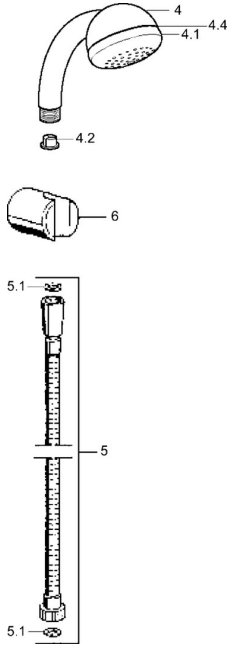

EAN: 4015474062221
static.hansa.com/04680280

Spare parts

SP04680260

	Name	Code
4.1	Inner part Discontinued	59911439
4.2	Strainer	59906859
5	Shower hose, L=1250 Chrome Discontinued	59911863
5.1	Gasket ring, d 21x12x2	59912304
6	Hand shower holder	59911864