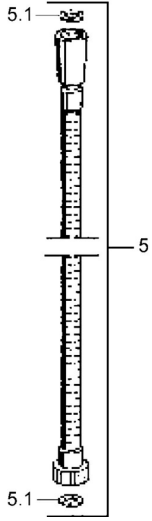

## Spare parts

### SP04680200

	Name		Code
5	Shower hose, L=1250 Chrome	Discontinued	59911863
5.1	Gasket ring, d 21x12x2		59912304
6	Hand shower holder		59911864