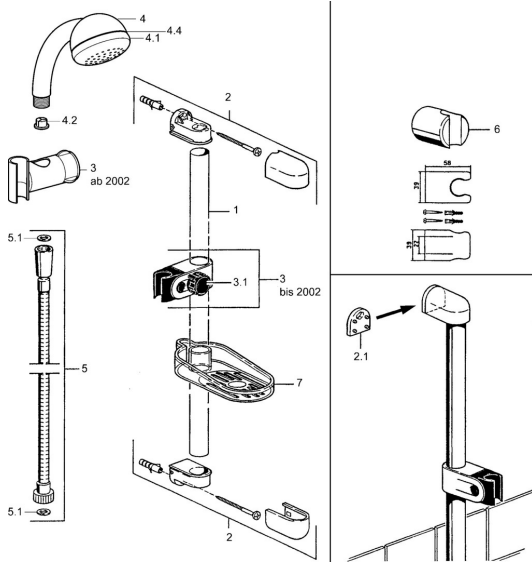

EAN: 4015474062146
static.hansa.com/04670270

Spare parts

SP04670260

	Name	Code
2	Wall hanger Discontinued	59911859
2.1	Spacer sleeve Discontinued	59911860
3	Slide for shower rail Chrome Discontinued	59906763
3.1	Knob Chrome Discontinued	59910553
4.1	Inner part Discontinued	59911439
4.2	Strainer	59906859
5	Shower hose, L=1250 Chrome Discontinued	59911863
5.1	Gasket ring, d 21x12x2	59912304
6	Hand shower holder	59911864
7	Soap tray Discontinued	59911861