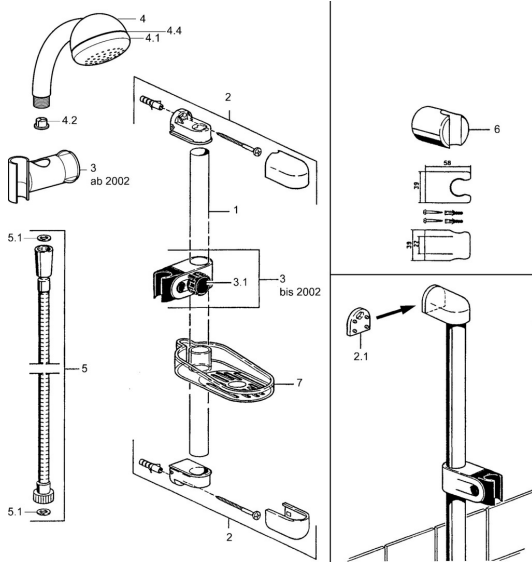

EAN: 4015474062139
static.hansa.com/04670260

Spare parts

SP04670260

	Name		Code
2	Wall hanger	Discontinued	59911859
2.1	Spacer sleeve	Discontinued	59911860
3	Slide for shower rail Chrome	Discontinued	59906763
3.1	Knob Chrome	Discontinued	59910553
4.1	Inner part	Discontinued	59911439
4.2	Strainer		59906859
5	Shower hose, L=1250 Chrome	Discontinued	59911863
5.1	Gasket ring, d 21x12x2		59912304
6	Hand shower holder		59911864
7	Soap tray	Discontinued	59911861