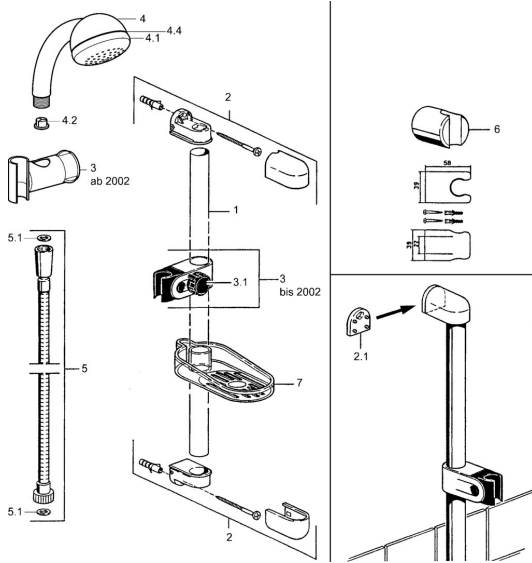

EAN: 4015474541207
static.hansa.com/04670180

Spare parts

SP04670260

	Name	Code
2	Wall hanger Discontinued	59911859
2.1	Spacer sleeve Discontinued	59911860
3	Slide for shower rail Chrome Discontinued	59906763
3.1	Knob Chrome Discontinued	59910553
4.1	Inner part Discontinued	59911439
4.2	Strainer	59906859
5	Shower hose, L=1250 Chrome Discontinued	59911863
5.1	Gasket ring, d 21x12x2	59912304
6	Hand shower holder	59911864
7	Soap tray Discontinued	59911861