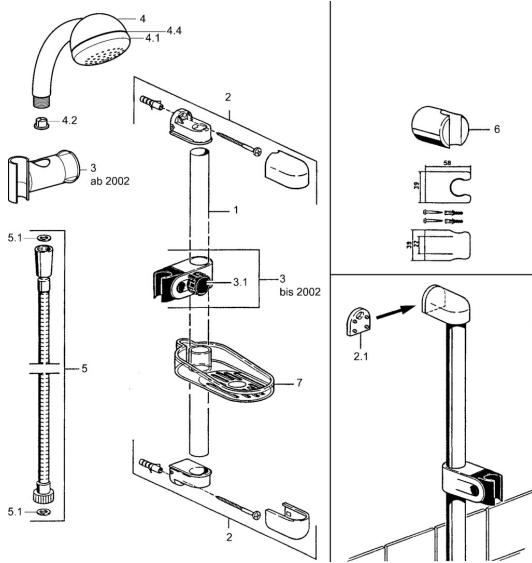

EAN: 4015474541191
static.hansa.com/04670170

Spare parts

SP04670260

	Name		Code
2	Wall hanger	Discontinued	59911859
2.1	Spacer sleeve	Discontinued	59911860
3	Slide for shower rail Chrome	Discontinued	59906763
3.1	Knob Chrome	Discontinued	59910553
4.1	Inner part	Discontinued	59911439
4.2	Strainer		59906859
5	Shower hose, L=1250 Chrome	Discontinued	59911863
5.1	Gasket ring, d 21x12x2		59912304
6	Hand shower holder		59911864
7	Soap tray	Discontinued	59911861