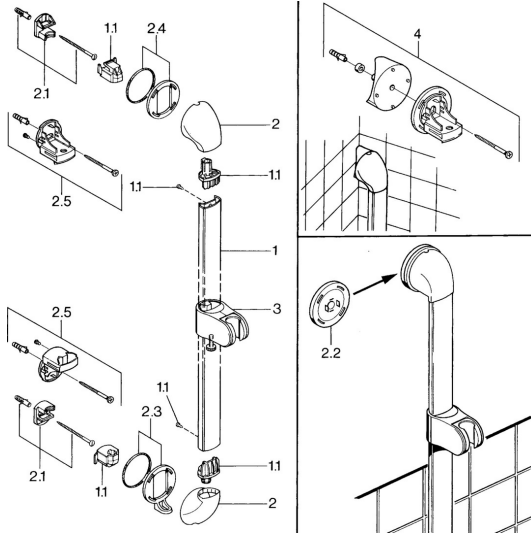

EAN: 4015474671874
static.hansa.com/0458014092

Spare parts

SP04570100

	Name	Code
1.1	Plug Discontinued	59911291
2	Covering cap White Discontinued	59911459
2	Cover Chrome Discontinued	59911457
2	Covering cap Aranja Discontinued	59911463
2	Cover Discontinued	59911458
2	Covering cap Edelmessing Discontinued	59911462
2.1	Fixing set, (-2015) Discontinued	59911299
2.2	Spacer ring Discontinued	59911300
2.3	Decorative ring Edelmessing Discontinued	59911306
2.3	Ring Chrome Discontinued	59911301
2.4	Decorative ring Aranja Discontinued	59911314
2.4	Ring Chrome Discontinued	59911308
2.5	Wall bracket	59911466
3	Slide for shower rail Chrome/Satin Discontinued	59911316
3	Slide for shower rail Chrome Discontinued	59911315
3	Slide for shower rail White Discontinued	59911317
3.5	Covering cap Edelmessing Discontinued	59911462