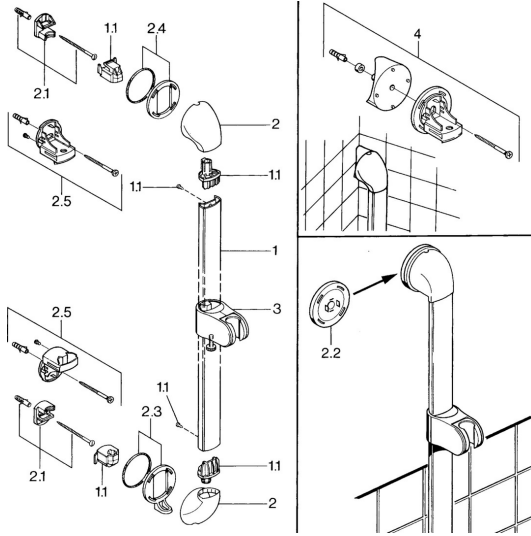

## Spare parts

### SP04570100

	Name	Code
1.1	Plug <b>Discontinued</b>	59911291
2	Covering cap White <b>Discontinued</b>	59911459
2	Cover Chrome <b>Discontinued</b>	59911457
2	Covering cap Aranja <b>Discontinued</b>	59911463
2	Cover <b>Discontinued</b>	59911458
2	Covering cap Edelmessing <b>Discontinued</b>	59911462
2.1	Fixing set, (-2015) <b>Discontinued</b>	59911299
2.2	Spacer ring <b>Discontinued</b>	59911300
2.3	Decorative ring Edelmessing <b>Discontinued</b>	59911306
2.3	Ring Chrome <b>Discontinued</b>	59911301
2.4	Decorative ring Aranja <b>Discontinued</b>	59911314
2.4	Ring Chrome <b>Discontinued</b>	59911308
2.5	Wall bracket	59911466
3	Slide for shower rail Chrome/Satin <b>Discontinued</b>	59911316
3	Slide for shower rail Chrome <b>Discontinued</b>	59911315
3	Slide for shower rail White <b>Discontinued</b>	59911317
3.5	Covering cap Edelmessing <b>Discontinued</b>	59911462