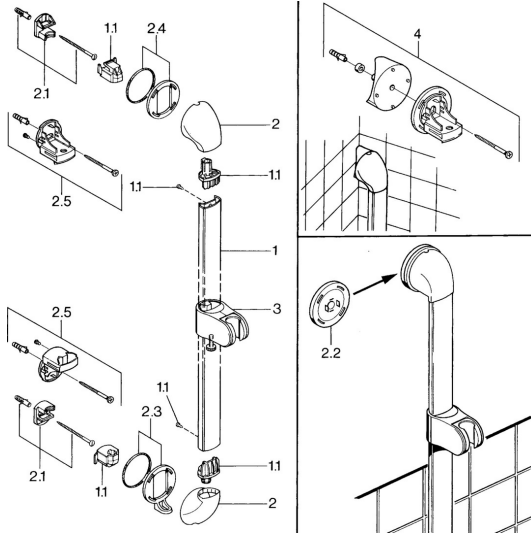

EAN: 4015474671836
static.hansa.com/0458014082

Spare parts

SP04570100

	Name	Code
1.1	Plug Discontinued	59911291
2	Covering cap White Discontinued	59911459
2	Cover Chrome Discontinued	59911457
2	Covering cap Aranja Discontinued	59911463
2	Cover Discontinued	59911458
2	Covering cap Edelmessing Discontinued	59911462
2.1	Fixing set, (-2015) Discontinued	59911299
2.2	Spacer ring Discontinued	59911300
2.3	Decorative ring Edelmessing Discontinued	59911306
2.3	Ring Chrome Discontinued	59911301
2.4	Decorative ring Aranja Discontinued	59911314
2.4	Ring Chrome Discontinued	59911308
2.5	Wall bracket	59911466
3	Slide for shower rail Chrome/Satin Discontinued	59911316
3	Slide for shower rail Chrome Discontinued	59911315
3	Slide for shower rail White Discontinued	59911317
3.5	Covering cap Edelmessing Discontinued	59911462