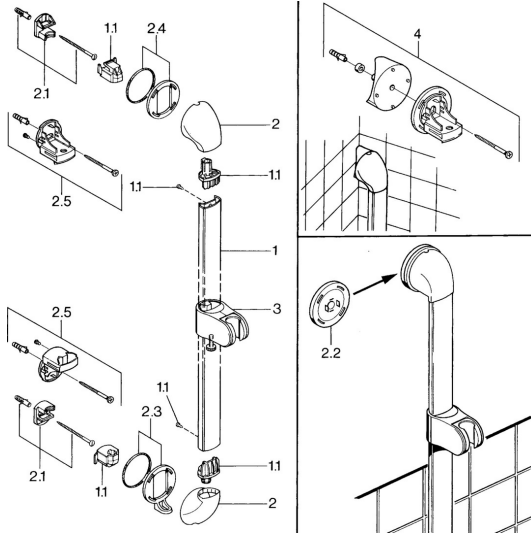

EAN: 4015474671904
static.hansa.com/04570100

Spare parts

SP04570100

	Name	Code
1.1	Plug Discontinued	59911291
2	Covering cap White Discontinued	59911459
2	Cover Chrome Discontinued	59911457
2	Covering cap Aranja Discontinued	59911463
2	Cover Discontinued	59911458
2	Covering cap Edelmessing Discontinued	59911462
2.1	Fixing set, (-2015) Discontinued	59911299
2.2	Spacer ring Discontinued	59911300
2.3	Decorative ring Edelmessing Discontinued	59911306
2.3	Ring Chrome Discontinued	59911301
2.4	Decorative ring Aranja Discontinued	59911314
2.4	Ring Chrome Discontinued	59911308
2.5	Wall bracket	59911466
3	Slide for shower rail Chrome/Satin Discontinued	59911316
3	Slide for shower rail Chrome Discontinued	59911315
3	Slide for shower rail White Discontinued	59911317
3.5	Covering cap Edelmessing Discontinued	59911462